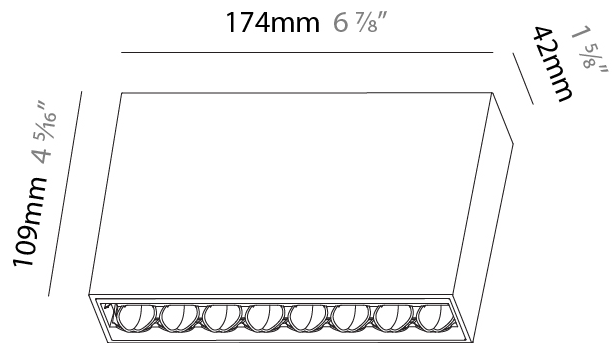

GENERAL

Series: Magiq Hollow Wallwash
Subseries: Magiq Hollow Wallwash
Brand: Prolight
Division: Architectural
Mounting Type: Surface
Mounting Location: Ceiling
Subcategory: Wallwash

PHYSICAL

Shape: Rectangle
Length (mm): 174
Length (in): 6 ⁷/₈
Width (mm): 42
Width (in): 1 ⁵/₈
Height (mm): 109
Height (in): 4 ⁵/₁₆
Light Distribution: Direct
Fixture Finish: SSR / BKV / CWI / CRY / HAB / UFT / ITA / RUA / FTG / MYG / LOD / PUS / FRO / FUP / KIA / POP / BLS / SPG / MEY / GOH / GUM / CHC / COM / ABZ / JAG / OBR / MOS / ROR
Holder Finish: WHI / BLK
Fixture Material: Aluminum Die Cast

ELECTRICAL

Lamp Type: LED (Zhaga Standard)
Input Wattage (W): 19
Total Output Wattage (W): 17.3
Dimming: Tri-Mode (Non-Dimming and Phase Dimming (120Vac only) and 0-10V Dimming)
Driver Included: Yes
Driver Location: Integrated
Driver Type: Constant Current - Universal
Driver Class: Class 1
Input Voltage (V): 120 - 277
Constant Current (mA): 700mA

LED

Number of LEDs: 4
Color Temperature (°K): 2700 / 3000 / 3500 / 4000
Max. Delivered Lumen (lm): 1270 / 1270 / 1513 / 1544
Nominal Lumen (lm): 1492 / 1492 / 1778 / 1814
CRI: >90 CRI
Efficiency (%): 80
Lamp Life (hrs): 50000

OPTICAL

Adjustability: Fixed

RATINGS AND CERTIFICATIONS

Certified By: Certified for North American Standards
IP rating: IP20