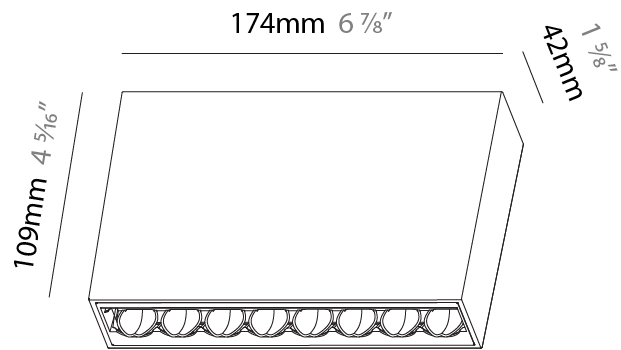

GENERAL

Series: Magiq Hollow Wallwash
Subseries: Magiq Hollow Wallwash
Brand: Prolicht
Division: Architectural
Mounting Type: Surface
Mounting Location: Ceiling
Subcategory: Wallwash

PHYSICAL

Shape: Rectangle
Length (mm): 174
Length (in): 6 ⁷/₈
Width (mm): 42
Width (in): 1 ⁵/₈
Height (mm): 109
Height (in): 4 ⁵/₁₆
Light Distribution: Direct
Fixture Finish: SSR / BKV / CWI / CRY / HAB / UFT / ITA / RUA / FTG / MYG / LOD / PUS / FRO / FUP / KIA / POP / BLS / SPG / MEY / GOH / GUM / CHC / COM / ABZ / JAG / OBR / MOS / ROR
Holder Finish: WHI / BLK
Accent Finish: SSR / BKV / CWI / CRY / HAB / LAG / UFT / ITA / RUA / RUR / MIC / FTG / MYG / TWT / LOD / PUS / FRO / FUP / KIA / POP / BLS / SPG / MEY / GOH / GUM / CHC / COM / ABZ / JAG
Fixture Material: Aluminum Die Cast

ELECTRICAL

Lamp Type: LED (Zhaga Standard)
Input Wattage (W): 19
Total Output Wattage (W): 17.3
Dimming: Tri-Mode (Non-Dimming and Phase Dimming (120Vac only) and 0-10V Dimming)
Driver Included: Yes
Driver Location: Integrated
Driver Type: Constant Current - Universal
Driver Class: Class 1
Input Voltage (V): 120 - 277
Constant Current (MA): 700mA

LED

Number of LEDs: 4
Color Temperature (°K): 2700 / 3000 / 3500 / 4000
Max. Delivered Lumen (lm): 1270 / 1270 / 1513 / 1544
Nominal Lumen (lm): 1492 / 1492 / 1778 / 1814
CRI: >90 CRI
Efficiency (%): 80
Lamp Life (hrs): 50000

OPTICAL

Adjustability: Fixed

RATINGS AND CERTIFICATIONS

Certified By: Certified for North American Standards
IP rating: IP20