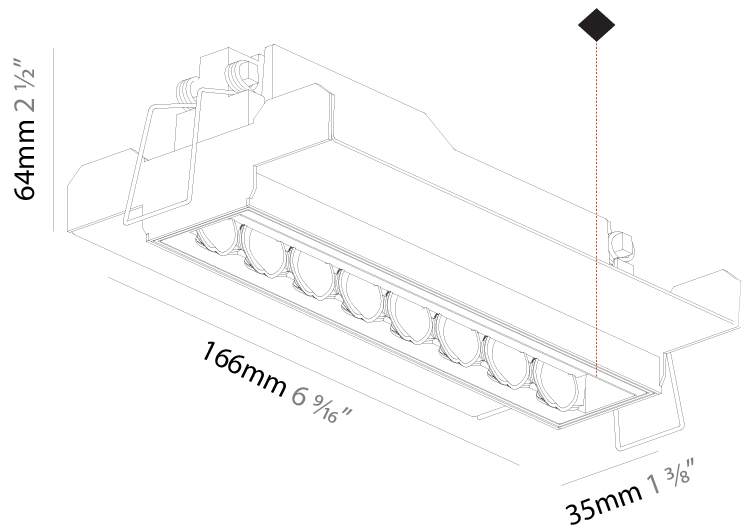

PHYSICAL

Shape: Rectangle
Length (mm): 166
Length (in): 6 ⁹/₁₆
Width (mm): 35
Width (in): 1 ³/₈
Height (mm): 64
Height (in): 2 ¹/₂
Ceiling Thickness (mm): 12.5
Ceiling Thickness (in): 1/2
Min. Recessing Depth (mm): 100
Min. Recessing Depth (in): 3 ¹⁵/₁₆
Light Distribution: Asymmetric
Weight (kg): 0.535
Weight (lbs): 1.18
Fixture Finish: SSR / BKV / CWI / CRY / HAB / UFT / ITA / RUA / FTG / MYG / LOD / PUS / FRO / FUP / KIA / POP / BLS / SPG / MEY / GOH / GUM / CHC / COM / ABZ / JAG / OBR / MOS / ROR
Holder Finish: WHI / BLK
Fixture Material: Aluminum Die Cast
Cut-out Measurements: 173mm / 6 13/16" x 42mm / 1 5/8"

ELECTRICAL

Lamp Type: LED (Zhaga Standard)
Input Wattage (W): 19
Total Output Wattage (W): 17.2
Dimming: Tri-Mode (Non-Dimming and Phase Dimming (120Vac only) and 0-10V Dimming)
Driver Included: No
Driver Location: Recessed Housing
Driver Type: Constant Current - Universal
Driver Class: Class 2
Housing: See components
Input Voltage (V): 120 - 277
Constant Current (MA): 700

LED

Number of LEDs: 8
Color Temperature (°K): 2700 / 3000 / 3500 / 4000
Max. Delivered Lumen (lm): 1270 / 1270 / 1513 / 1544
Nominal Lumen (lm): 1492 / 1492 / 1778 / 1814
CRI: >90 CRI
Lamp Life (hrs): 50000
Upon Request: Special Color Temperature

OPTICAL

Upon Request: Special Beam Angles

RATINGS AND CERTIFICATIONS

Certified By: CSA Certified to UL and CSA Standards

IP rating: IP20
Zaneen Company Inc. © 2024, T 1800-388-3382, F 416-247-9319, www.zaneen.com