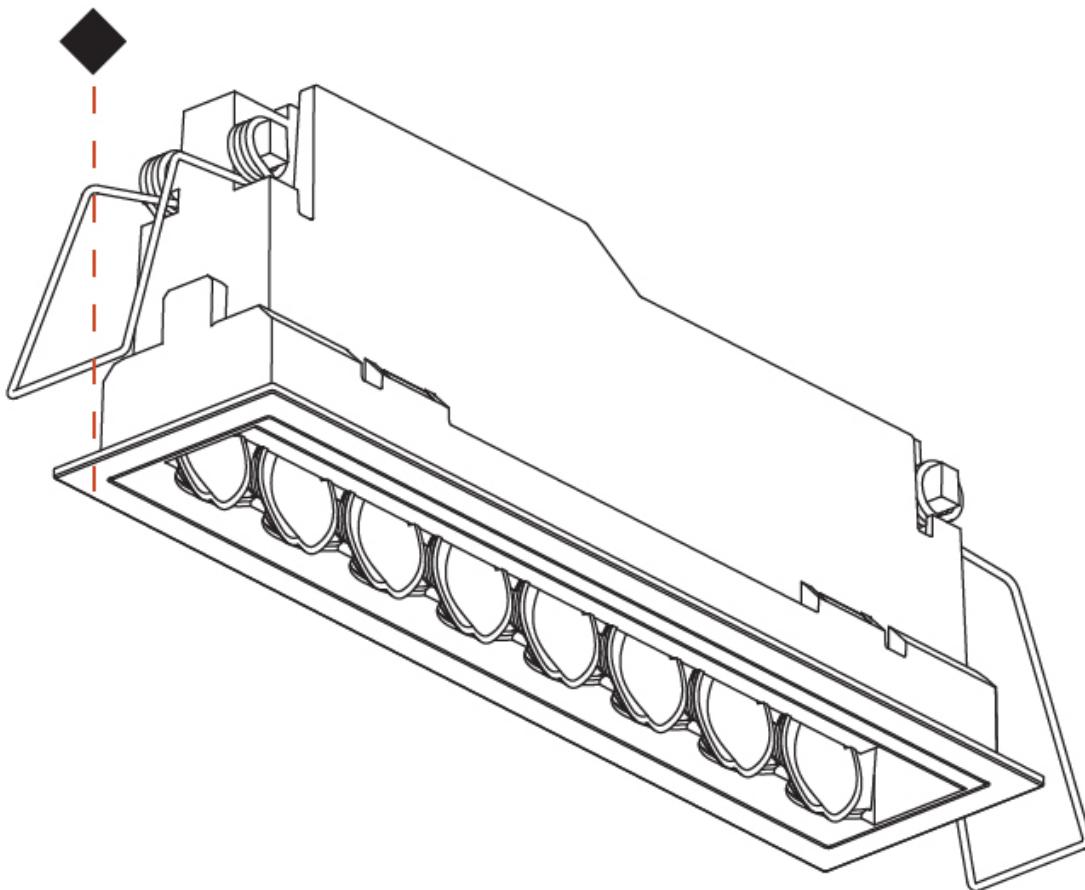

MAGIQ HOLLOW WALLWASH RECESSED

A35582-

PROJECT	_____
TYPE	_____
SPECIFIER	_____
QUANTITY	_____
DATE	_____