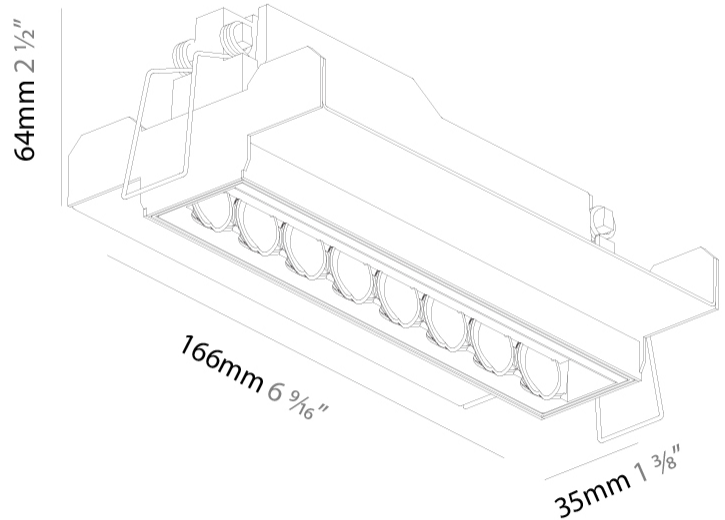

GENERAL

Series: Magiq Hollow Wallwash
Brand: Prolicht
Division: Architectural
Mounting Type: Trimless
Mounting Location: Ceiling
Subcategory: Wallwash

PHYSICAL

Shape: Rectangle
Length (mm): 166
Length (in): 6 ⁹/₁₆
Width (mm): 35
Width (in): 1 ³/₈
Height (mm): 64
Height (in): 2 ¹/₂
Ceiling Thickness (mm): 12.5
Ceiling Thickness (in): 1/2
Min. Recessing Depth (mm): 100
Min. Recessing Depth (in): 3 ¹⁵/₁₆
Light Distribution: Asymmetric
Weight (kg): 0.525
Weight (lbs): 1.16
Holder Finish: WHI / BLK
Fixture Material: Aluminum Die Cast
Cut-out Measurements: 173mm / 6 13/16" x 42mm / 1 5/8"

ELECTRICAL

Lamp Type: LED (Zhaga Standard)
Input Wattage (W): 19
Total Output Wattage (W): 17.2
Dimming: Tri-Mode (Non-Dimming and Phase Dimming (120Vac only) and 0-10V Dimming)
Driver Included: No
Driver Location: Recessed Housing
Driver Type: Constant Current - Universal
Driver Class: Class 2
Housing: See components
Input Voltage (V): 120 - 277
Constant Current (MA): 700

LED

Number of LEDs: 8
Color Temperature (°K): 2700 / 3000 / 3500 / 4000
Max. Delivered Lumen (lm): 1270 / 1270 / 1513 / 1544
Nominal Lumen (lm): 1492 / 1492 / 1778 / 1814
CRI: >90 CRI
Efficiency (%): 82.3
Lamp Life (hrs): 50000
Upon Request: Special Color Temperature

OPTICAL

Upon Request: Special Beam Angles

RATINGS AND CERTIFICATIONS

Certified By: CSA Certified to UL and CSA Standards
IP rating: IP20

100mm
3 15/16"

12 1/2 mm
1/2"

173mm x 42mm
6 13/16" x 1 5/8"