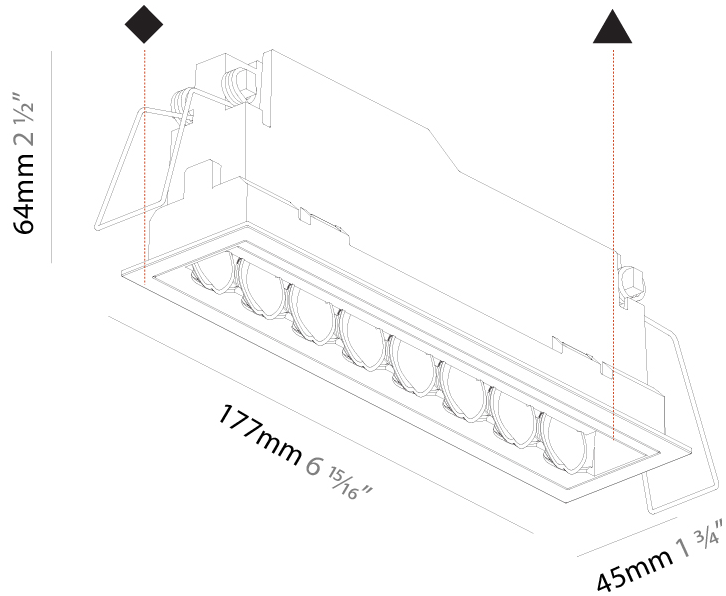

GENERAL

Series: Magiq Hollow Wallwash
Subseries: Magiq Hollow Wallwash Korona
Brand: Prolicht
Division: Architectural
Mounting Type: Recessed
Mounting Location: Ceiling
Subcategory: Wallwash

PHYSICAL

Shape: Rectangle
Length (mm): 177
Length (in): 6 ¹⁵/₁₆
Width (mm): 45
Width (in): 1 ³/₄
Height (mm): 64
Height (in): 2 ¹/₂
Ceiling Thickness (mm): 5 - 30
Min. Recessing Depth (mm): 100
Min. Recessing Depth (in): 3 ¹⁵/₁₆
Light Distribution: Downlight
Weight (kg): 0.395
Weight (lbs): 0.87
Fixture Finish: SSR / BKV / CWI / CRY / HAB / UFT / ITA / RUA / FTG / MYG / LOD / PUS / FRO / FUP / KIA / POP / BLS / SPG / MEY / GOH / GUM / CHC / COM / ABZ / JAG / OBR / MOS / ROR
Holder Finish: WHI / BLK
Fixture Material: Aluminum Die Cast

ELECTRICAL

Lamp Type: LED (Zhaga Standard)
Input Wattage (W): 19
Total Output Wattage (W): 17.2
Dimming: Tri-Mode (Non-Dimming and Phase Dimming (120Vac only) and 0-10V Dimming)
Driver Included: No
Driver Location: Remote
Driver Type: Constant Current - Universal
Driver Class: Class 2
Input Voltage (V): 120 - 277
Constant Current (MA): 700

LED

Number of LEDs: 8
Color Temperature (°K): 2700 / 3000 / 3500 / 4000
Max. Delivered Lumen (lm): 1110 / 1180 / 1323 / 1350
CRI: >90 CRI
Efficiency (%): 82.3
Lamp Life (hrs): 50000

OPTICAL

RATINGS AND CERTIFICATIONS

Certified By: CSA Certified to UL and CSA Standards
IP rating: IP20